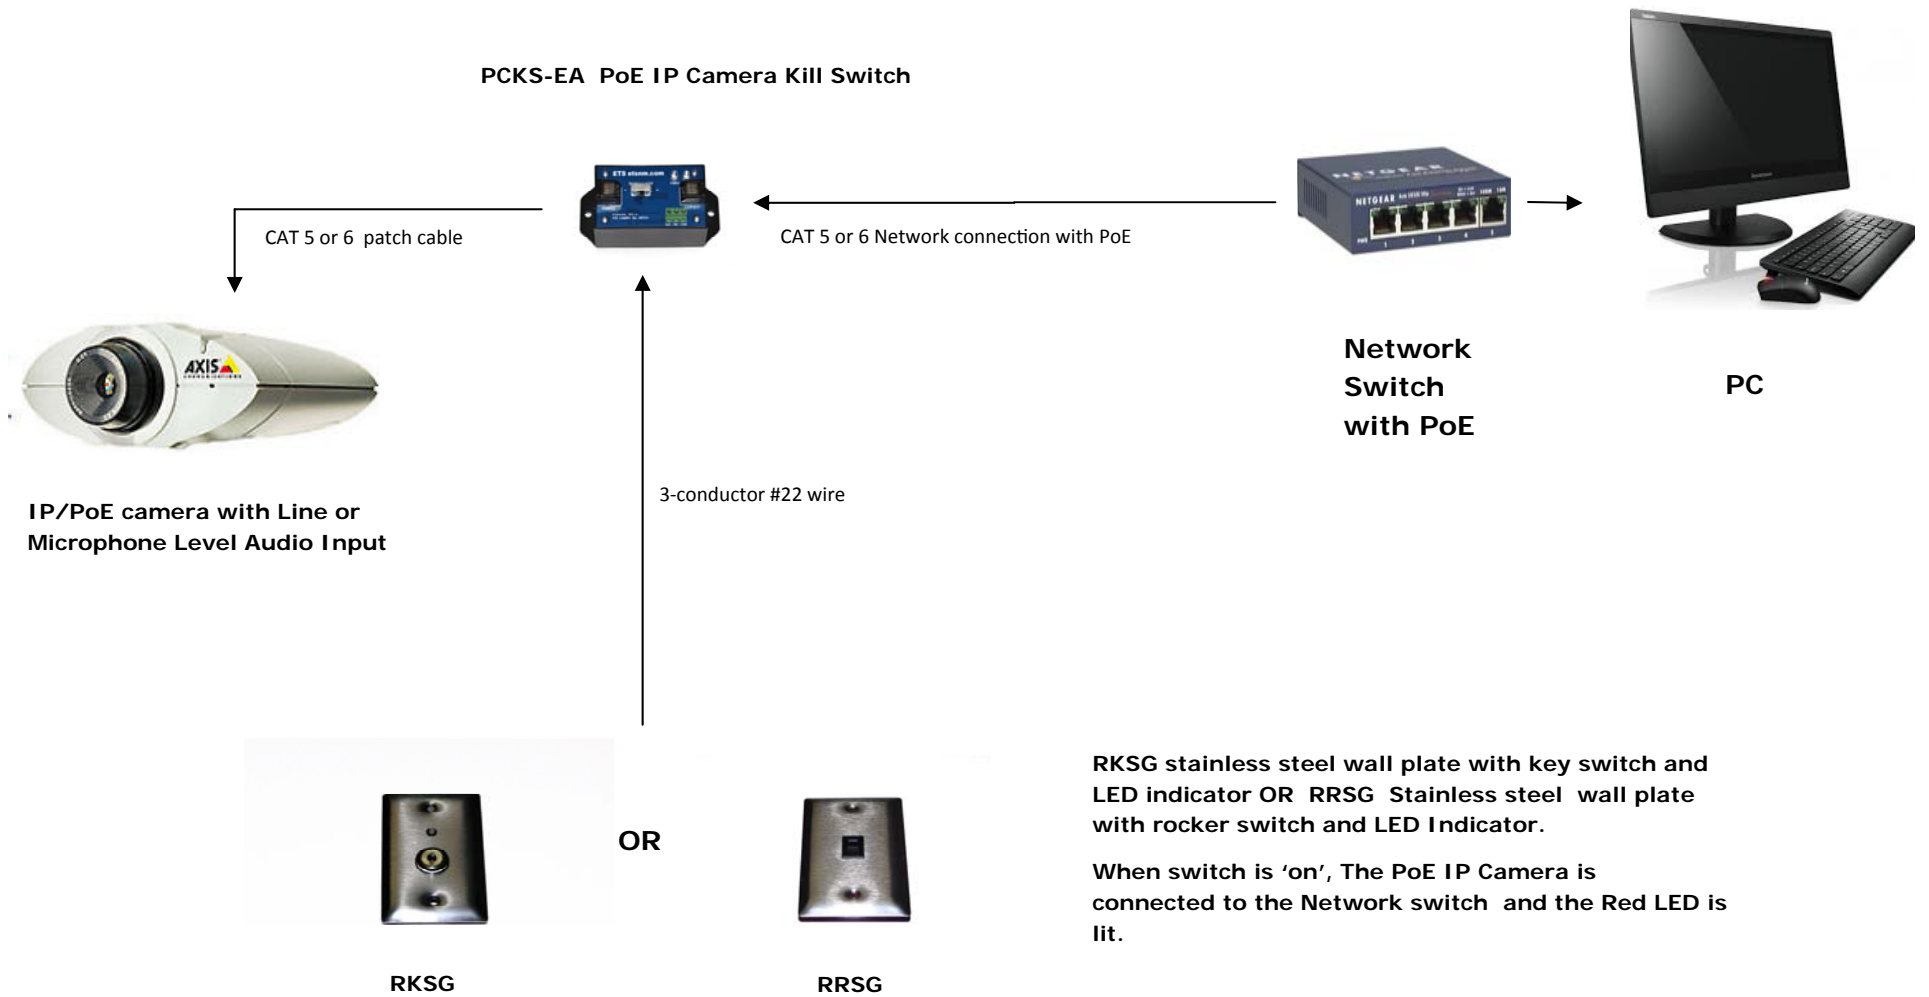

PCKS-EA PoE IP Camera Kill Switch

RKSG stainless steel wall plate with key switch and LED indicator OR RRSG Stainless steel wall plate with rocker switch and LED Indicator.

When switch is 'on', The PoE IP Camera is connected to the Network switch and the Red LED is lit.