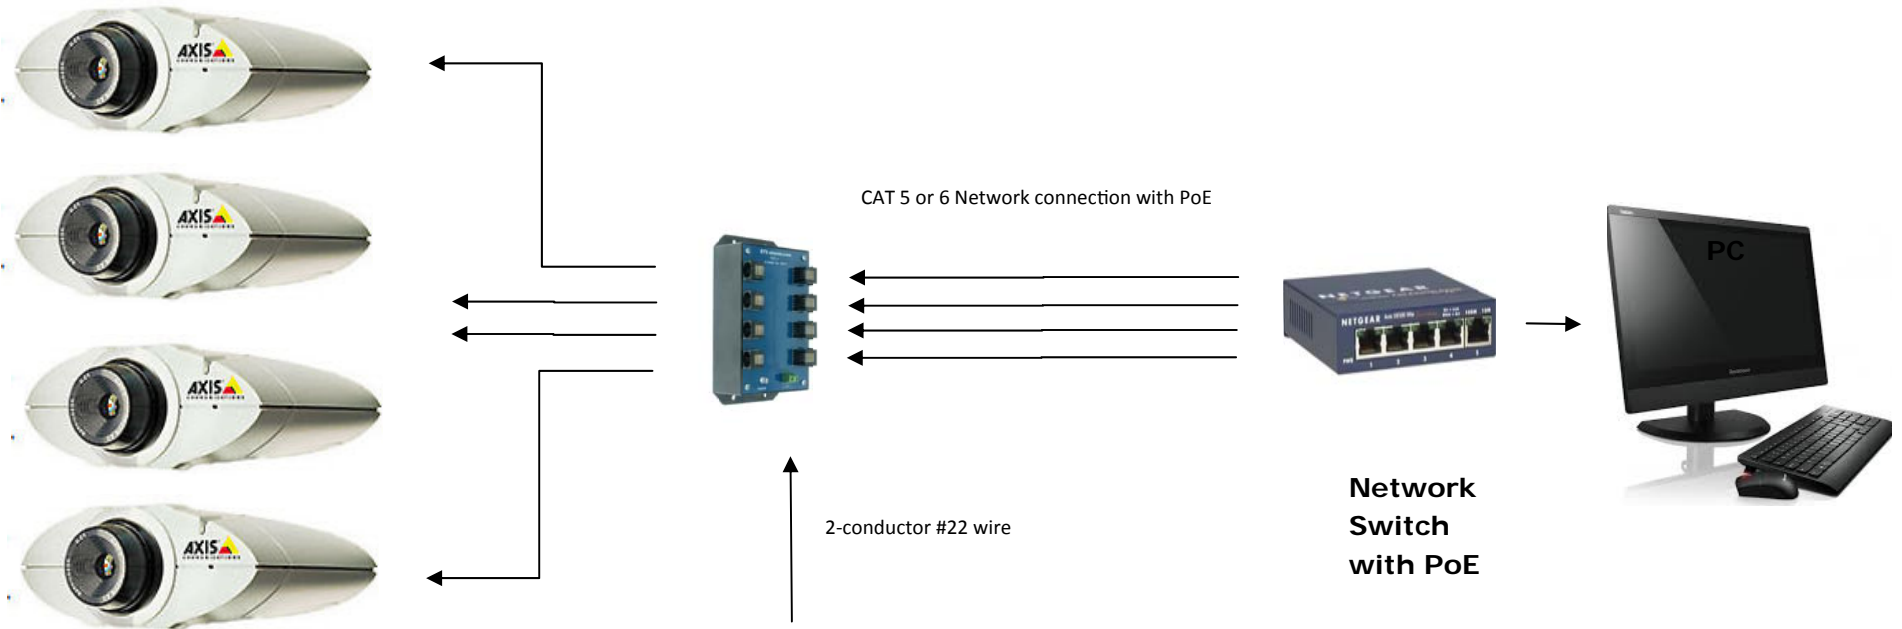

**EDSK-4 IP Camera or other Ethernet device Kill Switch**

IP/PoE camera with Line or  
Microphone Level Audio Input

Apply 12vdc to PCKS terminal block to disconnect  
the camera from the network switch. Remove  
12Vdc to put the cameras on-line.