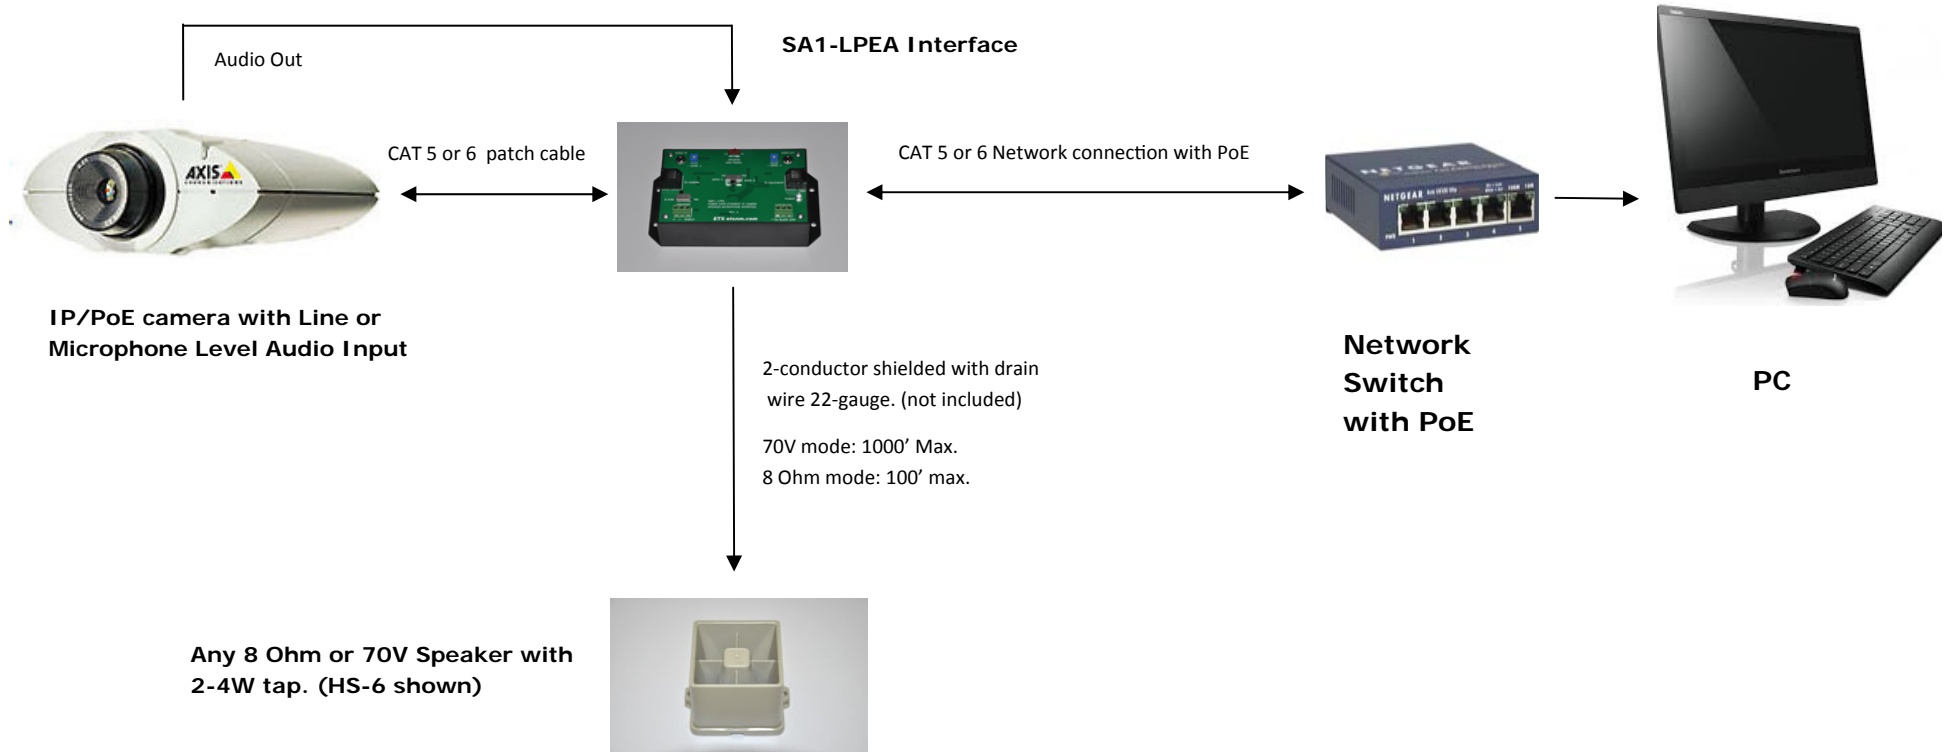

1ea. 6 ft. patch cords. Specify 3.5 mm, RCA or FL (flying leads)

Application Diagram 1 of 1 SA1-LPEA