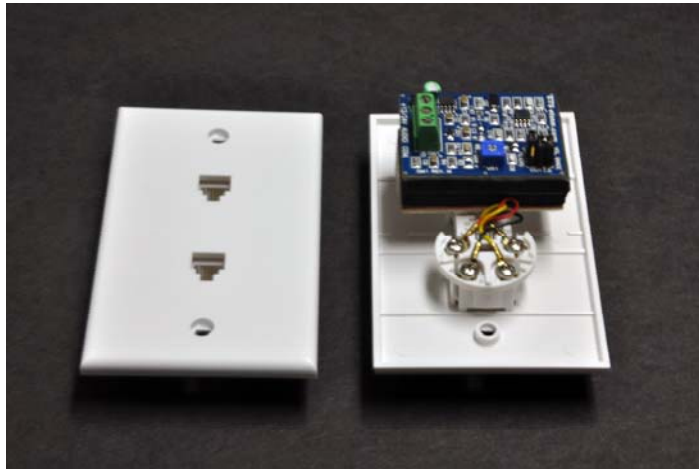

High performance, covert telephone jack style, Omni-directional, pre-amplified microphone for fixed location security applications. 25' pickup pattern in all directions. Built in limiter circuit automatically lowers the output level during loud sound intervals. Selectable Hi cut and low cut filters significantly reduce background noise. ABS enclosure mounts on any surface.

Connects directly to our switcher / mixer / amplifiers or use one of our many interface products to make fast and clean connections to DVRs or remote monitoring equipment.

Includes:

- SM1-RJ Surface mount microphone.
- Warning label.
- Installation instructions.

Wiring requirements:

2 conductor shielded (with drain wire) 22 gauge stranded. Max cable length 1500'.

Caution

It is the responsibility of the installation company and end user to install this audio surveillance equipment in compliance with state and federal privacy laws. If you are unfamiliar with these laws, consult a qualified attorney.

Warranty

1 year parts and labor.

SM1-RJ Specifications

- Omni-directional 25' pickup pattern.
- One functioning RJ jack
- Low noise MOSFET pre-amplifier.
- 500Hz-13Khz Frequency response.
- Jumper selectable hi-cut/low-cut filters limit frequency response to 900-6khz significantly reducing background noise.
- Jumper selectable volume range:
"Line level" (0db) or
"Microphone level" (-30db)
- Adjustable gain in both volume ranges.
- 100 Ohm unbalanced output.
- Internal peak limiter circuit (.5 sec response)
- 3 position Euro-style connector makes cable termination fast and clean.
- Reverse polarity protected
- Power: 12 to 24VDC @ 10mA.
- On-board voltage regulator and RFI filtering.
- S/N ratio: more than 60DB
- Sensitivity -45DB
- Industrial temperature range -40 to 105C.
- Dimensions: L 4.5" W 2.7" H 1.8"
- Weight .09lbs