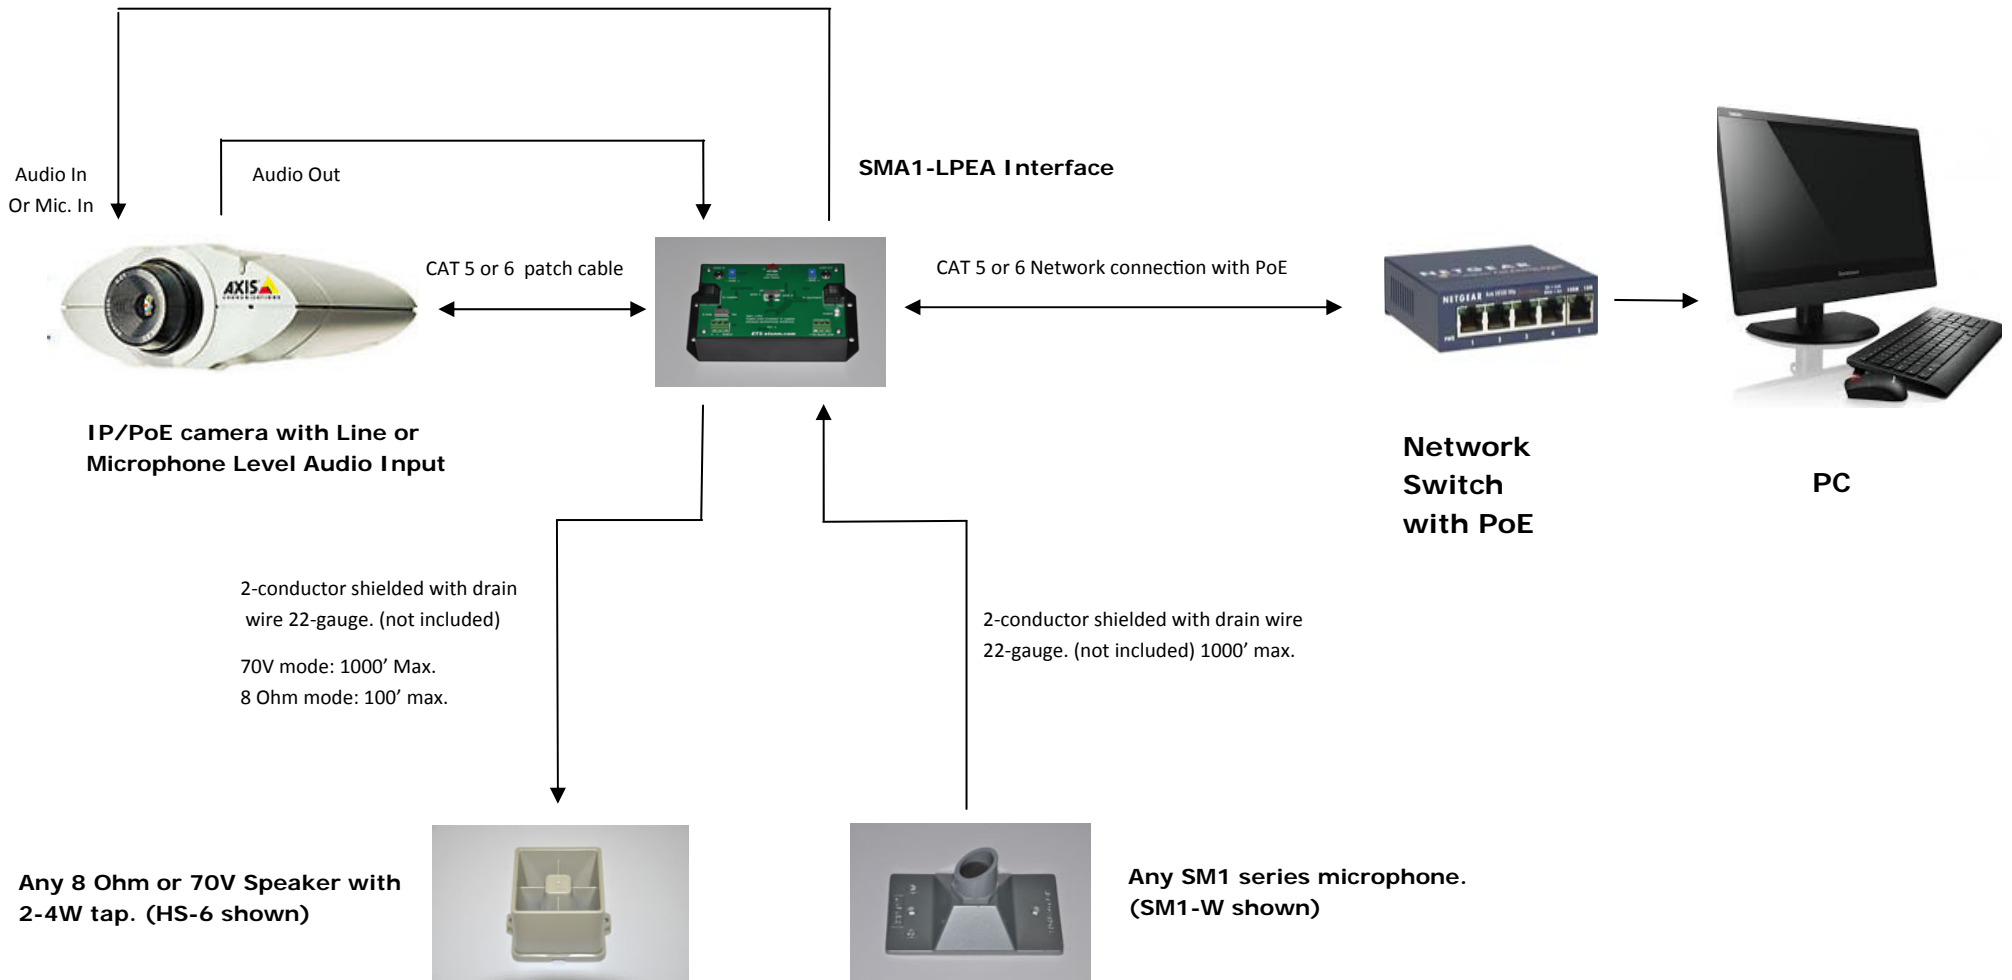

2ea. 6 ft. patch cords. Specify 3.5 mm, RCA or FL (flying leads)

Application Diagram 1 of 1 SMA1-LPEA