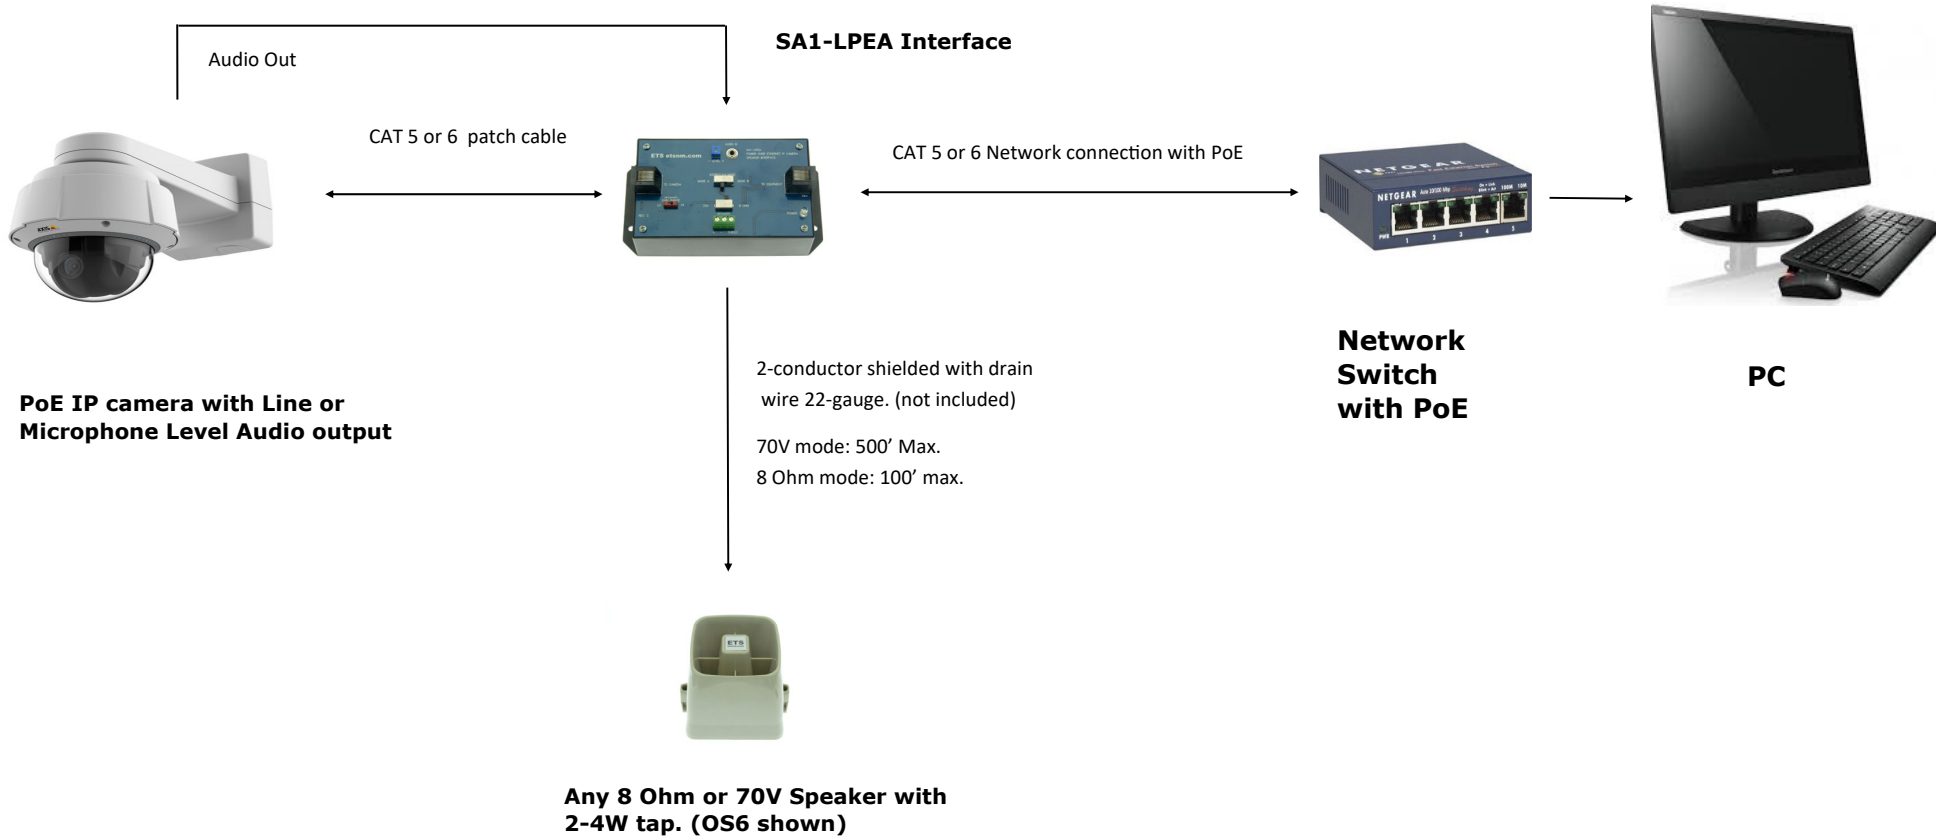

1ea. 6 ft. patch cords. Specify 3.5 mm, RCA or FL (flying leads)

Application Diagram 1 of 1 SA1-LPEA

ETS