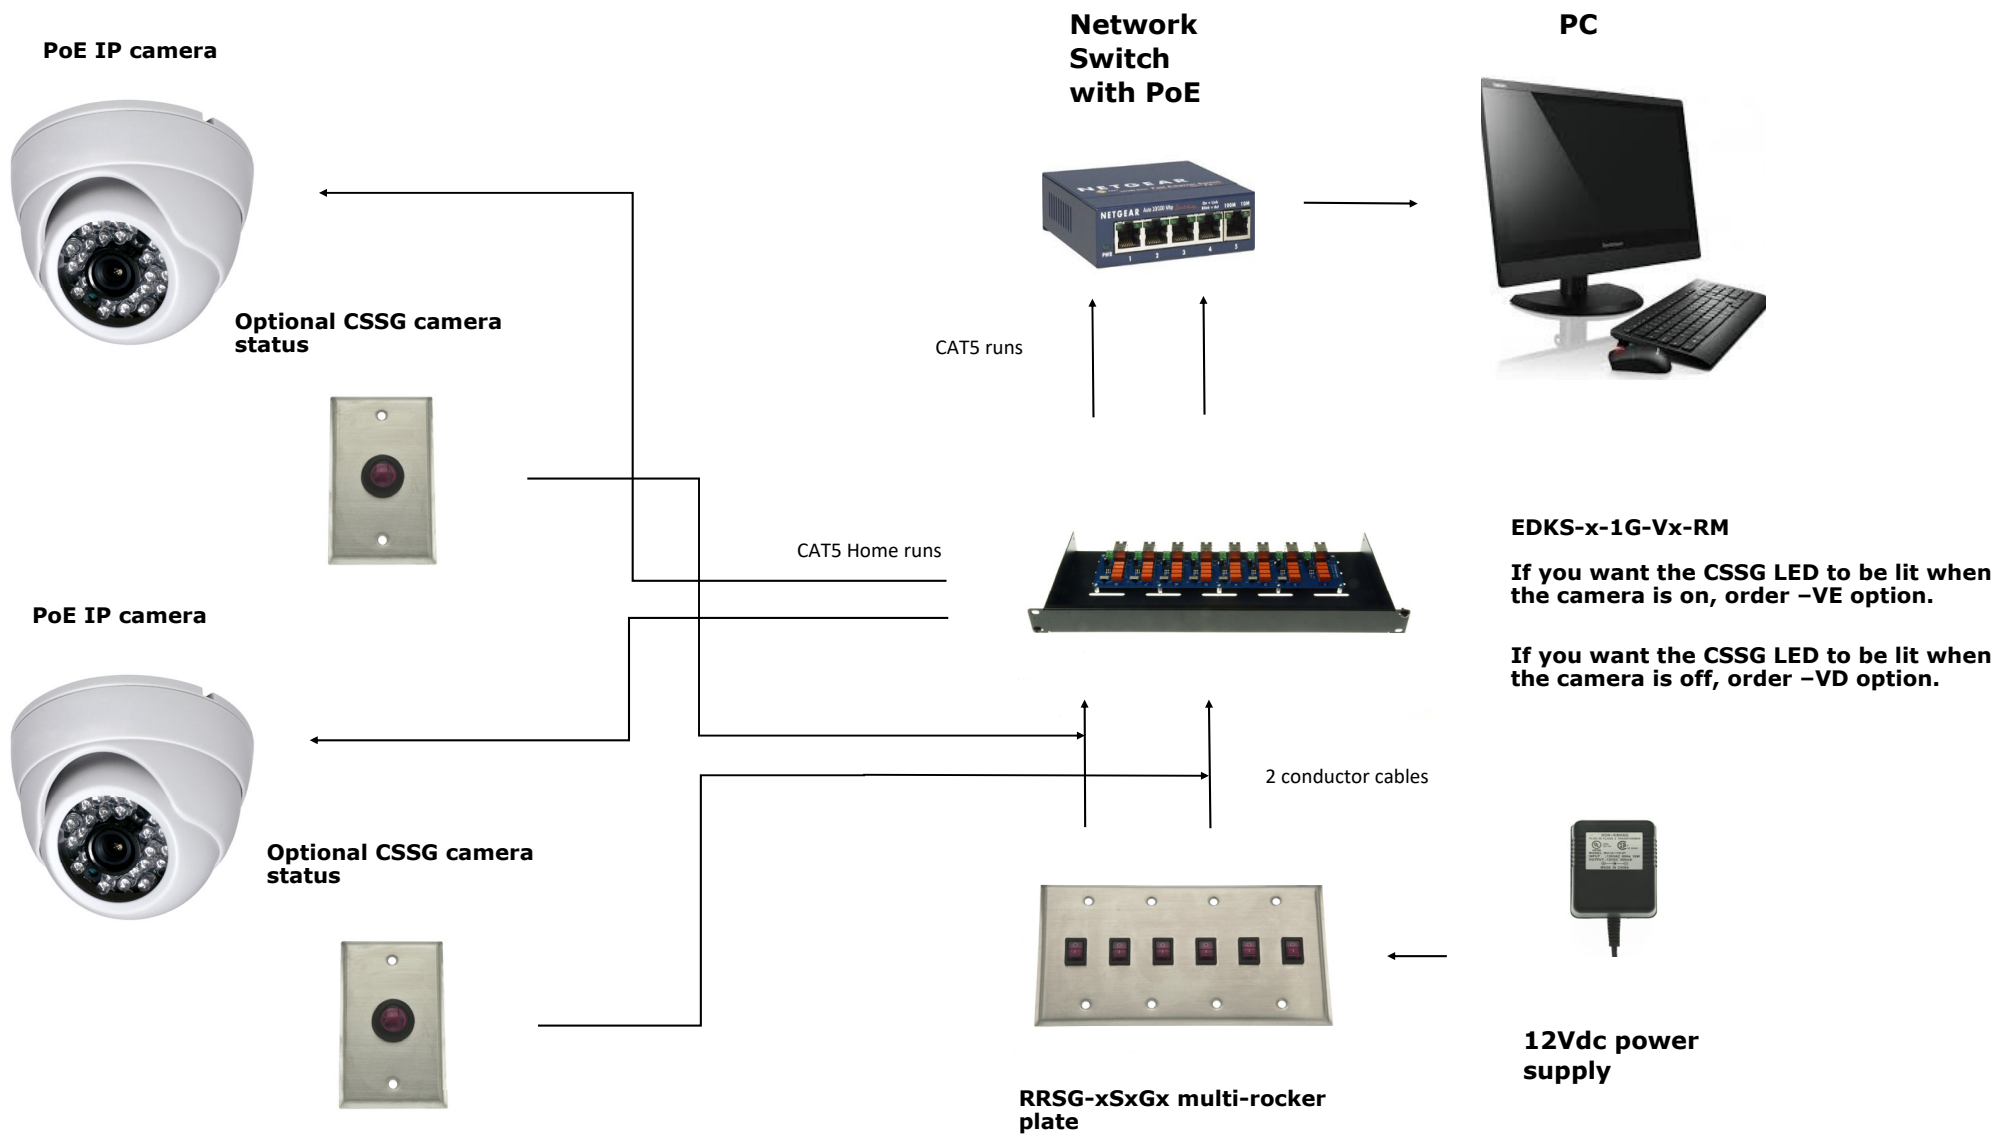

**PCKS-Vx**

If you want the CSSG LED to be lit when the camera is on, order PCKS-VE.

If you want the CSSG LED to be lit when the camera is off, order PCKS-VD.

Application Diagram 1 of 2 RRSg-xSxGx

Application Diagram 2 of 2 RRSG-xSxGx