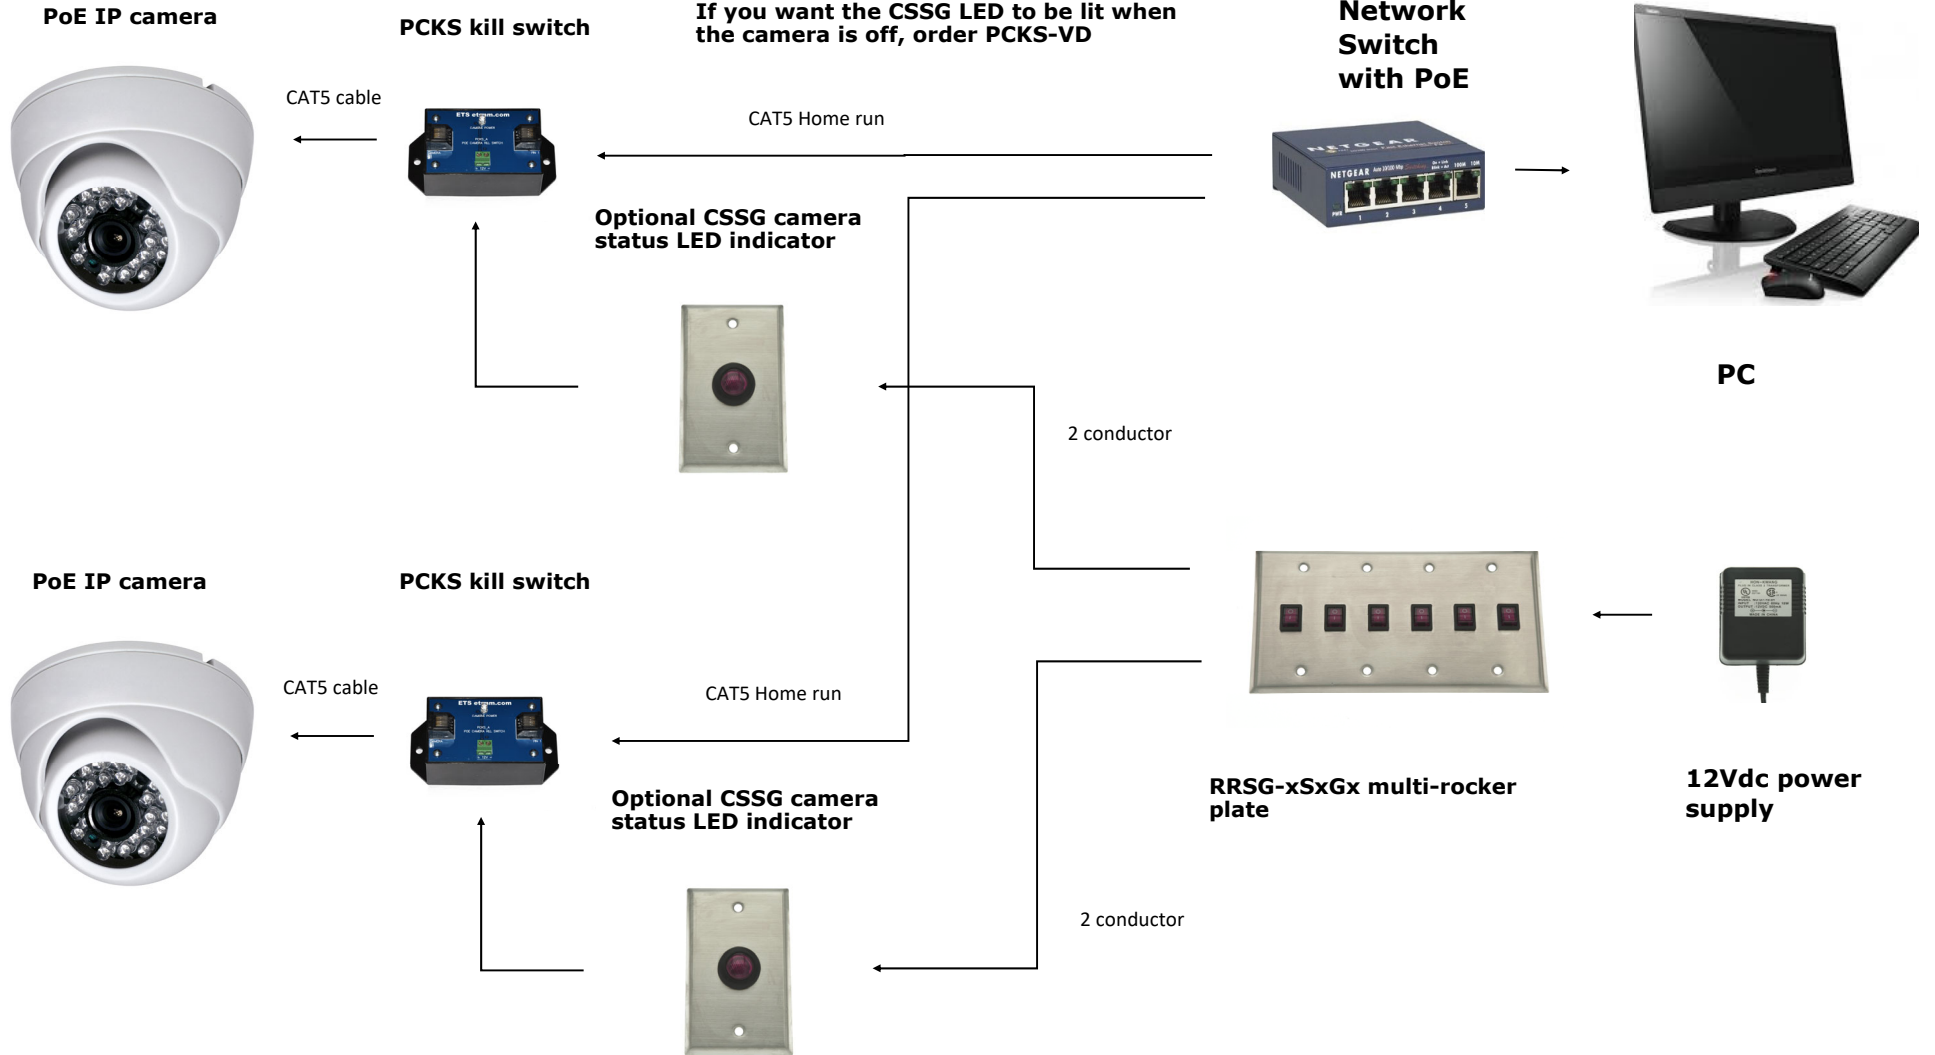

**PCKS-Vx**

If you want the CSSG LED to be lit when the camera is on, order PCKS-VE.

If you want the CSSG LED to be lit when the camera is off, order PCKS-VD.

Application Diagram 1 of 2 RRSg-xSxGx

Application Diagram 2 of 2 RRSG-xSxGx